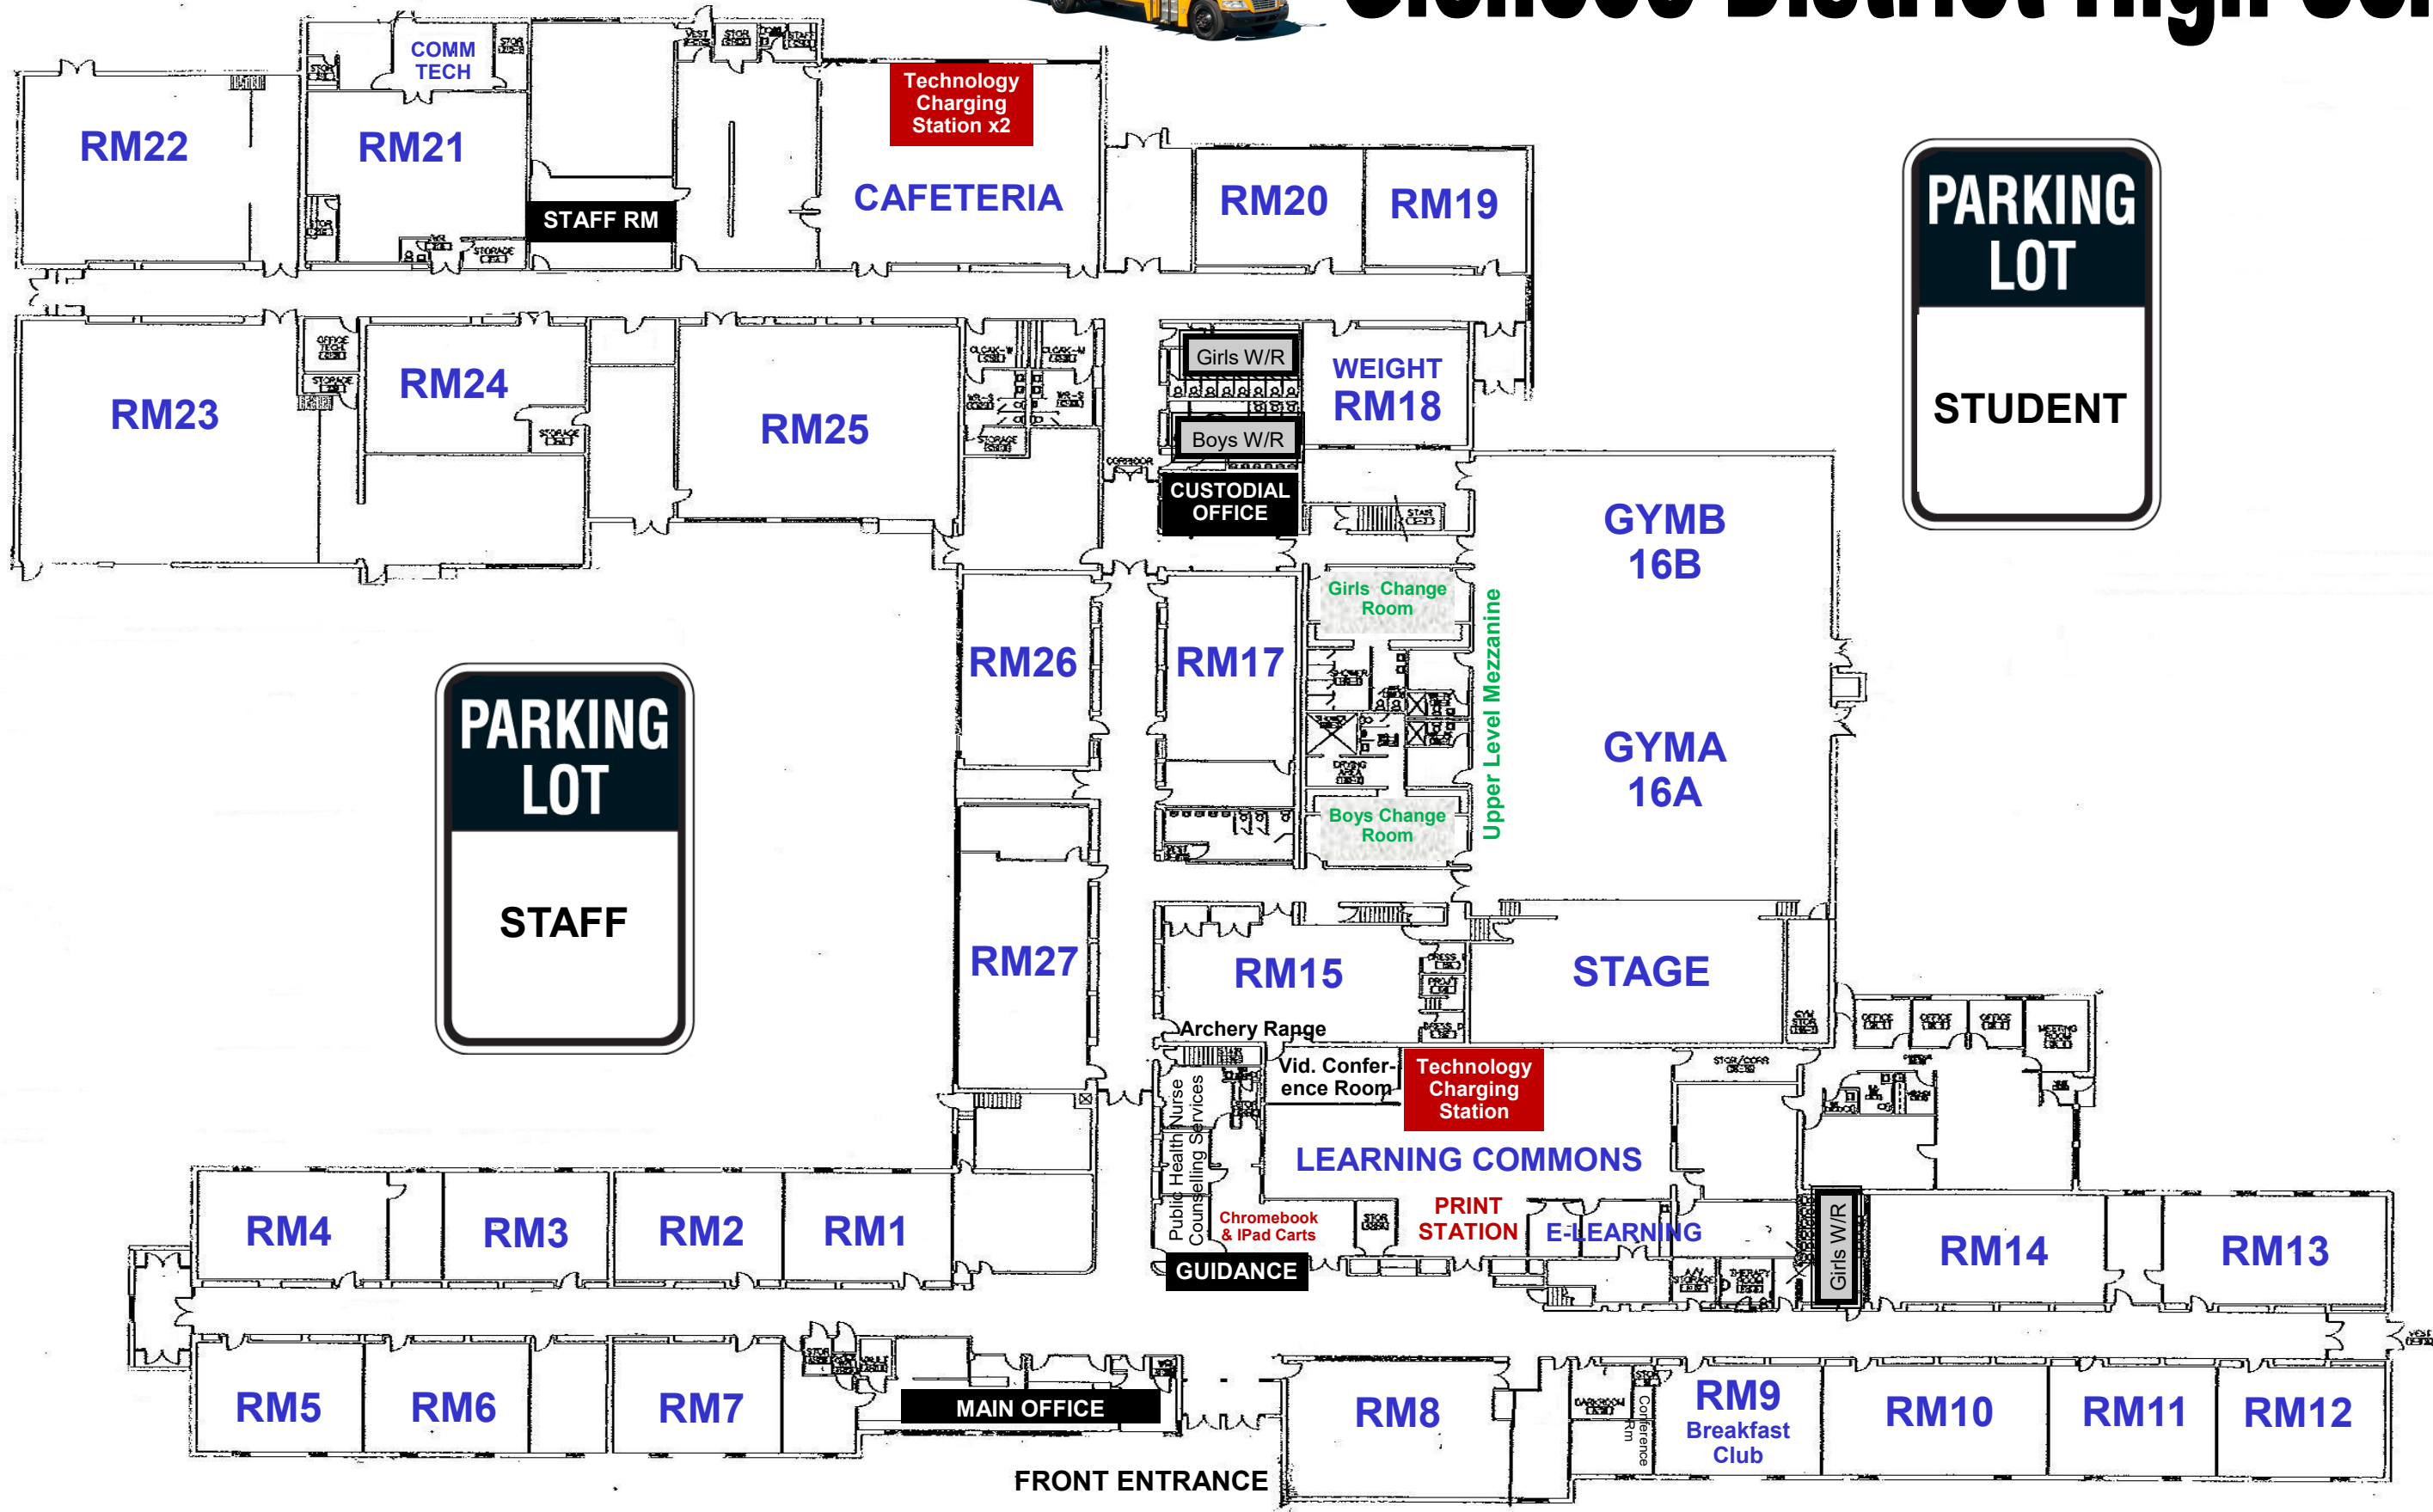

Glencoe District High School

PARKING LOT
STUDENT

PARKING LOT
STAFF

OUTDOOR BASKETBALL STANDARD AND TENNIS COURTS